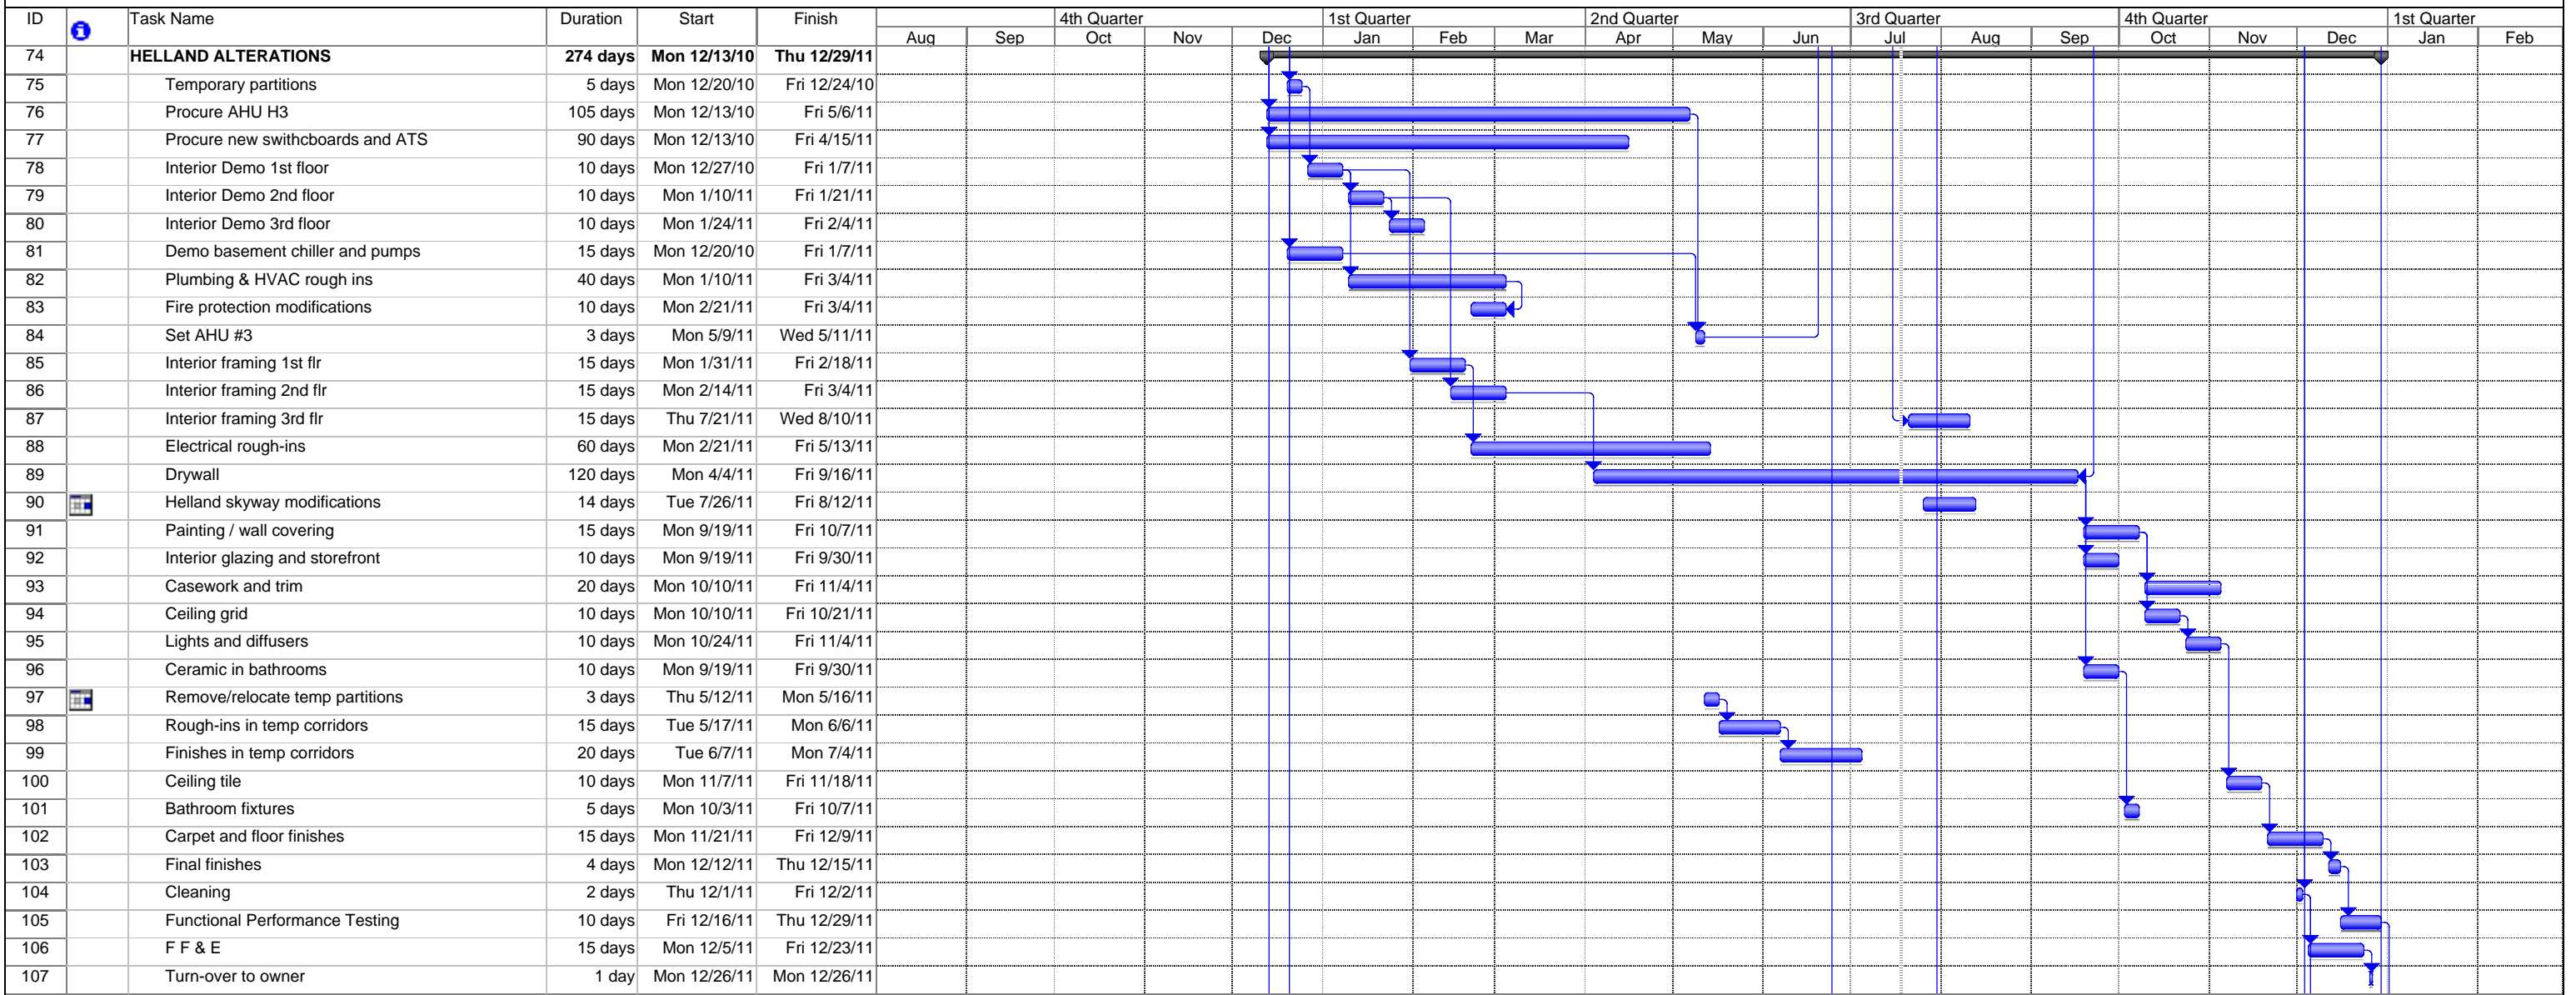

UPDATED CONSTRUCTION SCHEDULE

Helland Student Center Addition and Renovation and Whitney Fine Arts Renovations
 Minneapolis, Minnesota

Project: Helland-Whitney MCTC Updat
 Date: Mon 7/18/11

Task Progress Summary External Tasks Deadline
 Split Milestone Project Summary External Milestone