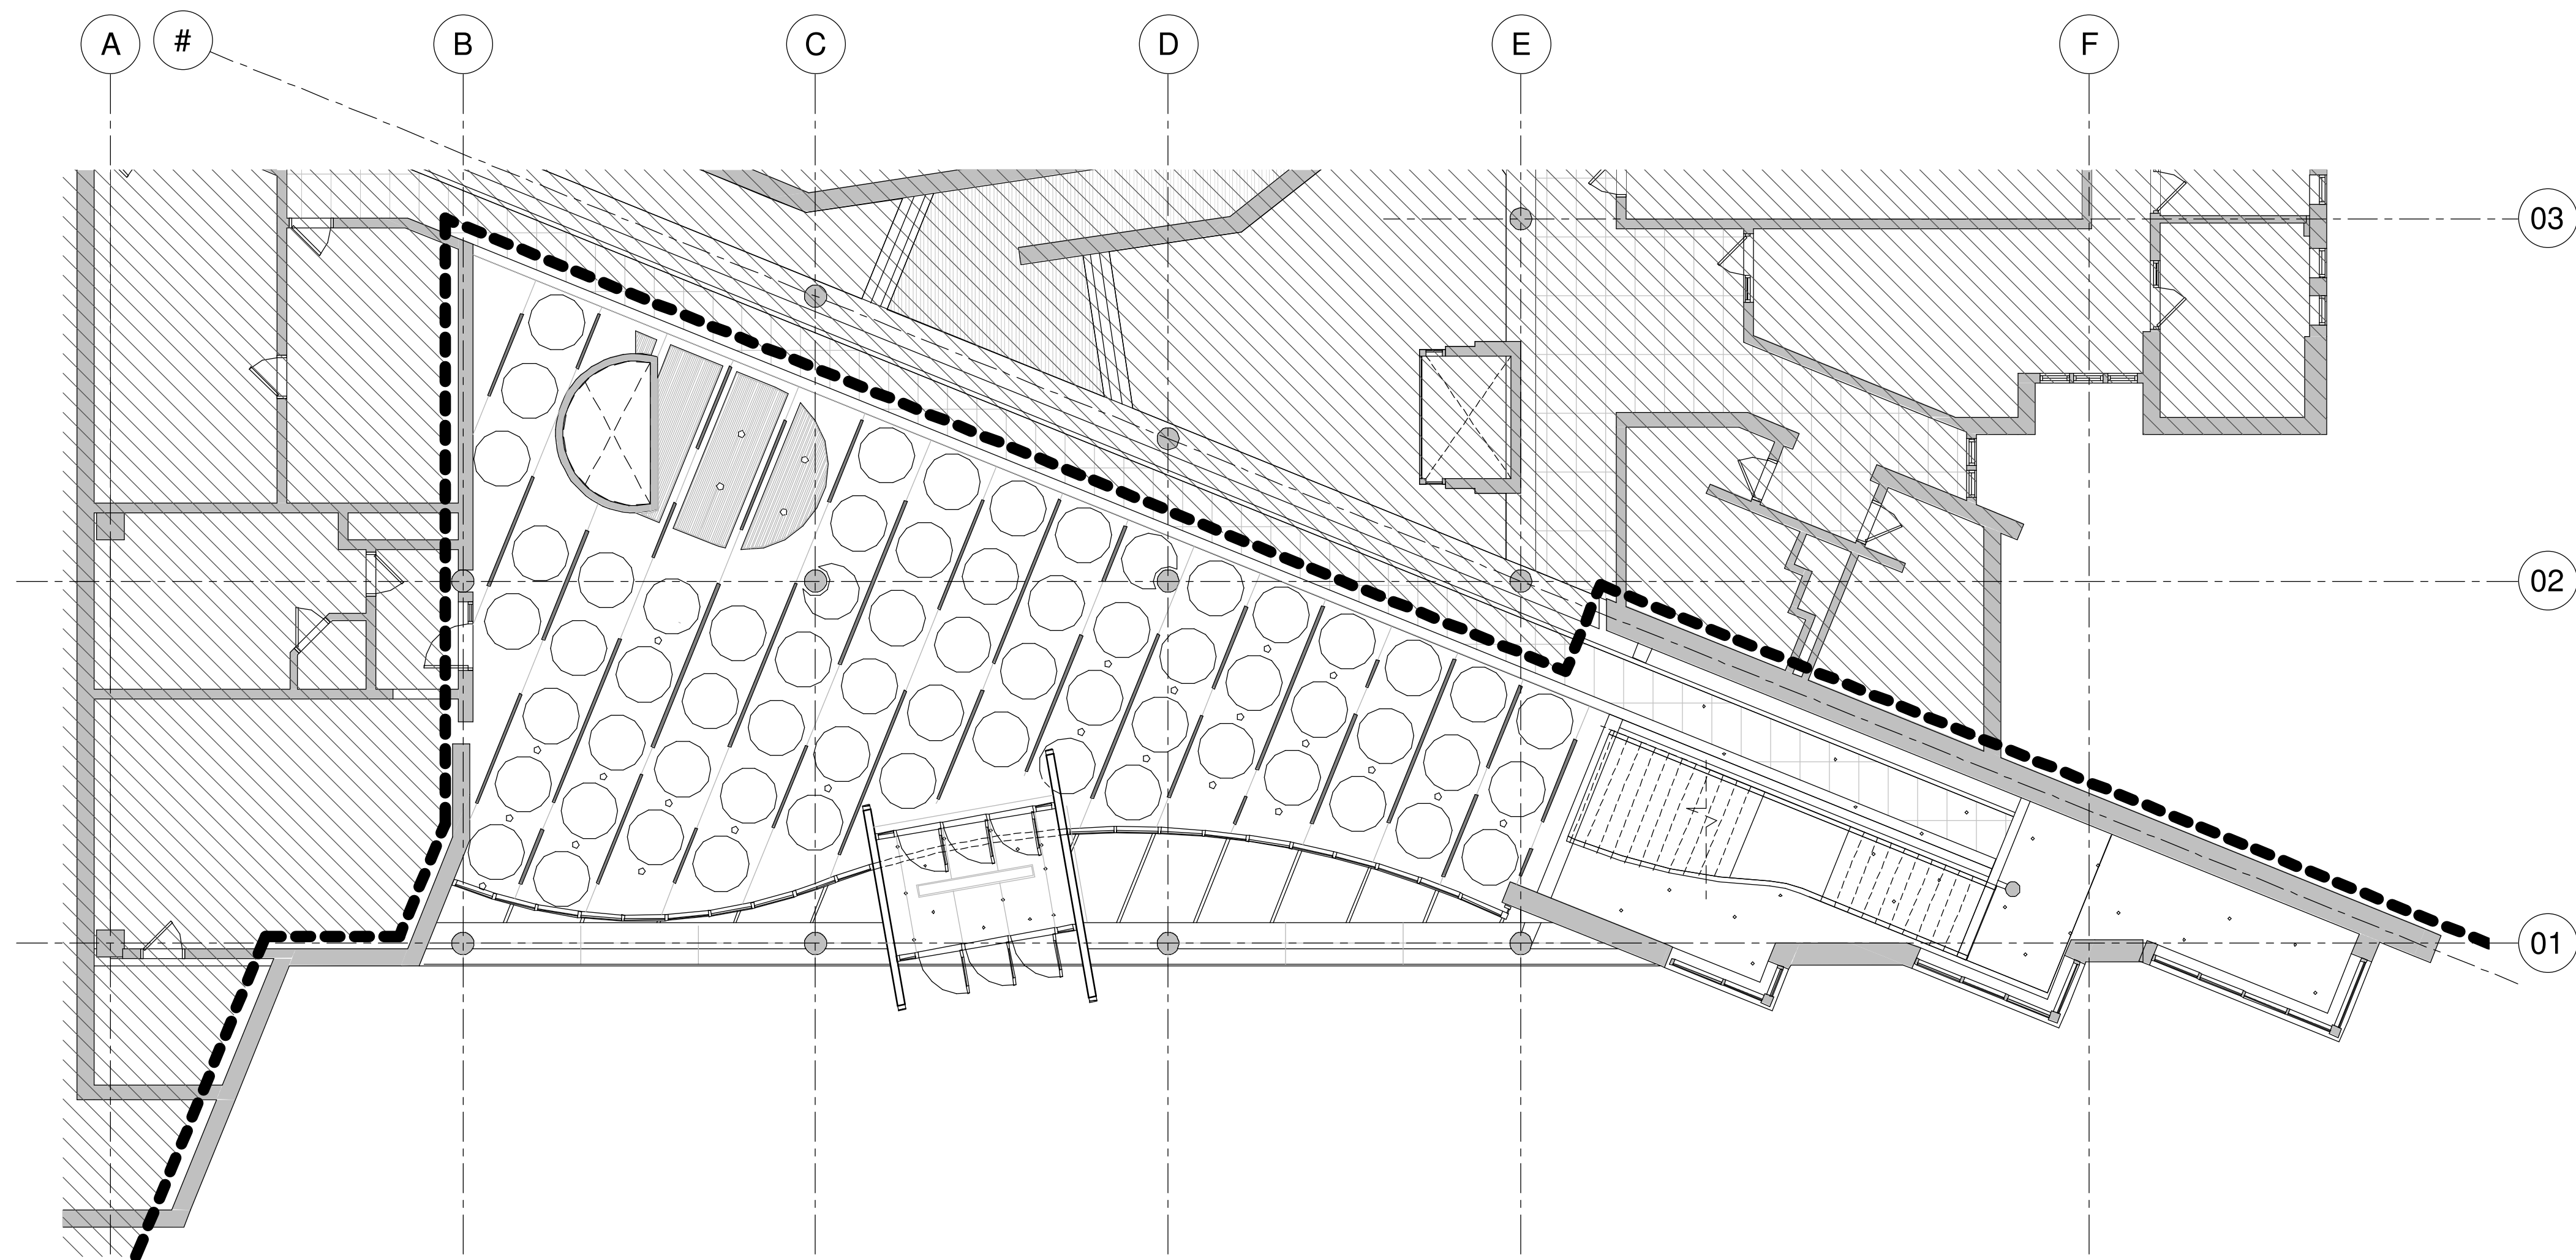

THIS SQUARE APPEARS 1/2"x1/2" ON FULL SIZE SHEETS

No	Date	Revision

**PRELIMINARY**  
NOT FOR CONSTRUCTION  
07/12/10

COPYRIGHT 2010 BY LHB, INC. ALL RIGHTS RESERVED

PROJECT TITLE:  
**MCTC FINE ARTS  
PLAZA & LOBBY  
REMODEL**  
1501 HENNEPIN AVE. MPLS, MN 55403

DRAWING TITLE:  
**REFLECTED  
CEILING PLAN**

FILE:  
DRAWN BY: NLV  
CHECKED BY: RBC  
PROJ. NO: 100006  
DRAWING NO:

**A2.01**

**1** FIRST FLOOR  
1/8" = 1'-0"